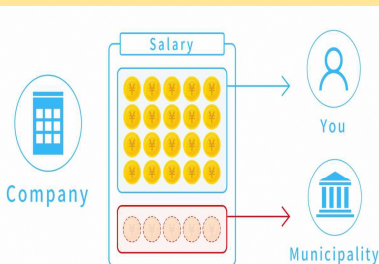

Videos for the Daily Life Orientation

What are Videos for the Daily Life Orientation??

The Immigration Services Agency created videos for the daily life orientation based on "Guidebook on Living and Working" so that foreign nationals can join Japanese society smoothly!

Example of videos

Rules of Daily Life

Tax System

Emergencies and Disasters

Contents

- Introduction
- Traffic Rules
- Rules of Daily Life (About Home Life)
- Rules of Daily Life (About Rules for Public Facilities)
- Healthcare Facilities
- Emergencies and Disasters
- Procedures with Immigration and Address
- Health Insurance System
- Pension System
- Tax
- Employment and Labor
- Guide to Consultation Services
- Basic Japanese Language Learning
- Conclusion
- Overview

Total 15 parts!

Language

- Japanese
- English
- Chinese(Simplified characters)
- Chinese(Traditional characters)
- Korean
- Vietnamese
- Nepali
- Indonesian
- Filipino
- Thai
- Portuguese
- Spanish
- Khmer(Cambodian)
- Burmese
- Mongolian
- Ukrainian
- Russian

Total 17 languages!

Now available on the Immigration Services Agency website and other internet sites (YouTube, etc.)!

MOJchannel